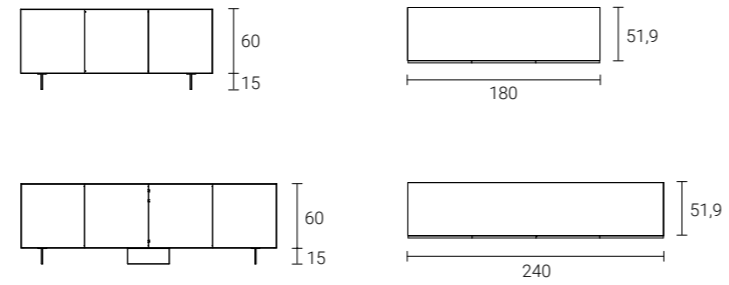

OPERA

Anta vetro lucido con stampa digitale effetto Marmo con vena passante (sp.2,2 cm) su pannello decorativo Grigio Ferro.
Contenitore realizzato in folding in finitura decorativo Grigio Ferro.

Marble effect digital print polished glass door with through grain (2.2 cm thick) on Iron Grey decorative melamine panel.
Folding container in Iron Grey decorative melamine finish.

Madia Sideboard con anta vetro lucido Opera in finitura Lincoln Oro e vena passante, L.180 cm.
Specchiera Lake ovale 175x75 cm finitura Specchio.