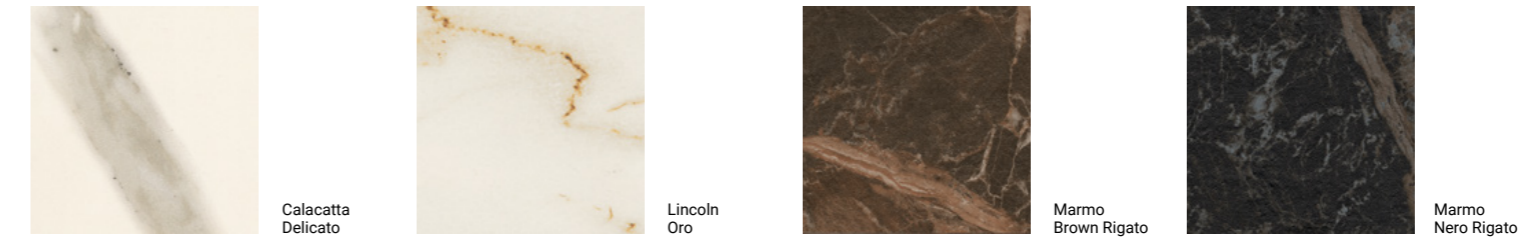

EVERY TIME

PIANI ABITUM SP.1.2 CM . 1.2 CM THICK ABITUM TOPS

FINITURA LUCIDATA . POLISHED FINISH