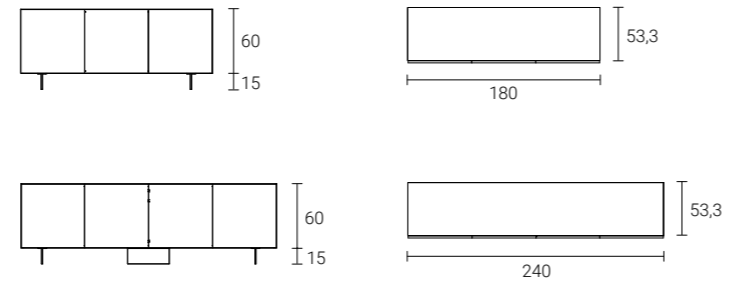

DIAMOND

Anta laccato opaco effetto ossidato
colore Oxi (sp.1,8 - 3,6 cm).
Contenitore realizzato in folding
in finitura decorativo Grigio Ferro.

Oxi colour stained look matt
lacquered door (1.8 - 3.6 cm thick).
Folding container in Iron Grey
decorative melamine finish.

Madia Sideboard con anta laccato
opaco Diamond in finitura Oxi
L.180 cm.
Orologio In Time Specchio
finitura Bronzo Anticato Ø90 cm.