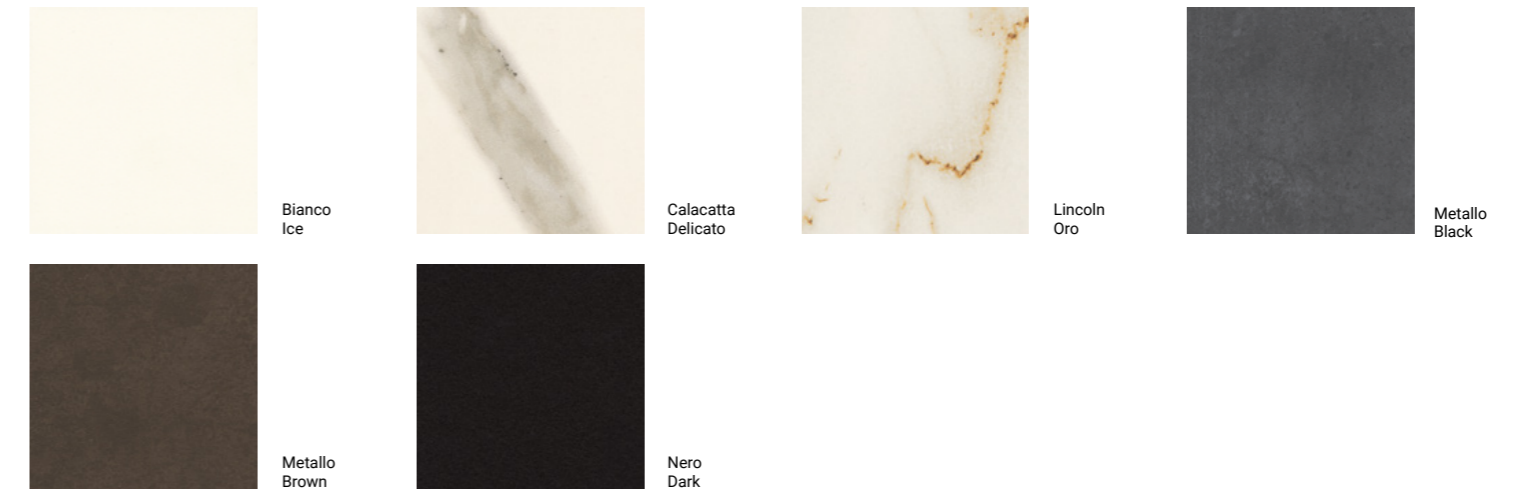

FINITURA NATURALE . NATURAL FINISH