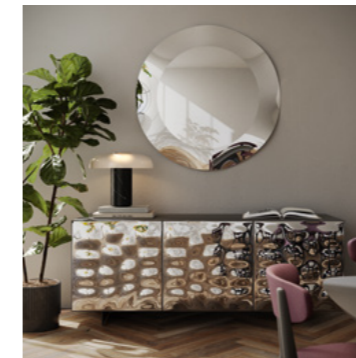

INDICE
MADIE
DRESSERS
INDEX

DIAMOND 08 GLOW 12 NET 16 OPERA 20 SHERWOOD 26