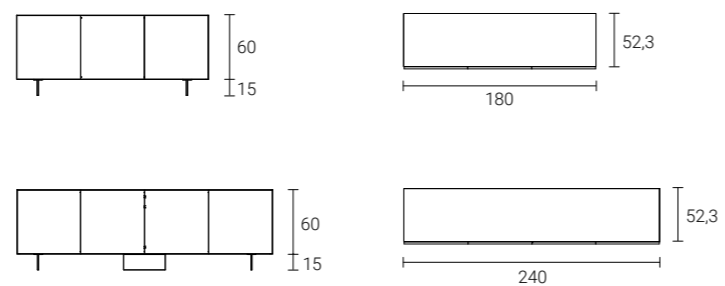

NET

Anta vetro specchiato con trama a rombi (sp.2,2 - 2,6 cm) su pannello decorativo Grigio Ferro. Contenitore realizzato in folding in finitura decorativo Grigio Ferro.

Diamond pattern mirror glass door (2.2 - 2.6 cm thick) on Iron Grey decorative melamine panel. Folding container in Iron Grey decorative melamine finish.

Madia Sideboard con anta vetro specchiato Net in finitura Fumè Rhombus, L.180 cm.
Piano in vetro finitura Specchio Fumè sp.0,5 cm.
Specchiera Dancer tonda Ø120 cm finitura Specchio Fumè.