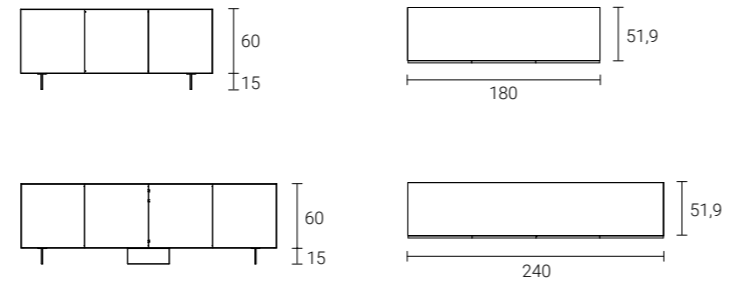

LACCATO DOGATO

Anta laccato dogato (sp.2,2 cm).
Contenitore realizzato in folding
in finitura decorativo Grigio Ferro.

Slat lacquered door (2.2 cm thick).
Folding container in Iron Grey
decorative melamine finish.

Madia Sideboard con anta laccato
dogato verticale opaco Rosso
Marocco SCAV 515, L.180 cm.
Piano vetro Ricotto Ambra finitura
Bocciardata sp,0,5 cm.
Specchiera Glimpse quadrata
105x105 cm finitura Specchio Fumè.