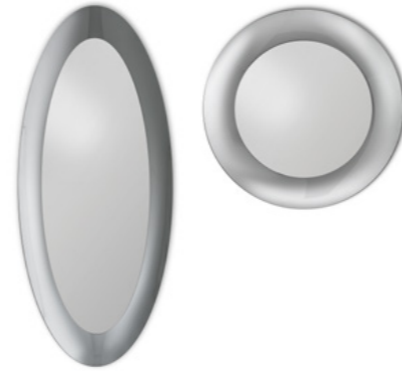

Dancer Mirror finish  
round mirror Ø120 cm.  
Sideboard dresser with Oxi  
colour Diamond matt  
lacquered door W.180 cm.

# EYE

Specchiera tonda  
e ovale con bordo curvato.

Round and oval mirror with  
curved edging.

Misure disponibili:  
TONDO Ø95 cm  
\* OVALE 175x75 cm.

Available sizes:  
ROUND Ø95 cm  
\* OVAL 175x75 cm.