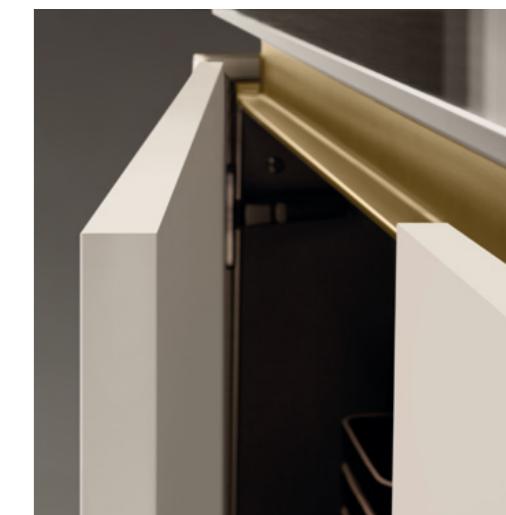

PER DISPONIBILITÀ AGGIORNATE DEI COLORI DI
STRUTTURE E ANTE CONSULTARE IL SEGUENTE QR CODE:

For up-to-date available door and structure colours,
consult the following QR Code: