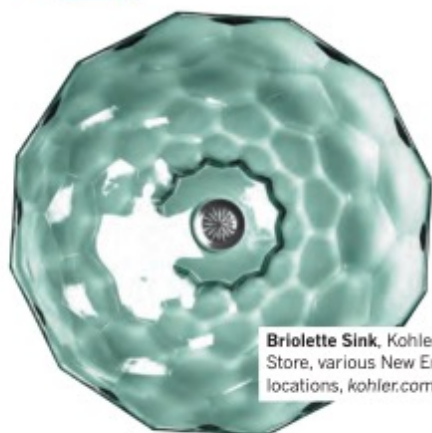

## Winter Magic

High style in ski country

January-February 2023

\$6.95

Display until February 27, 2023  
nehomemag.com

THINGS  
WE LOVE

**Briolette Sink**, Kohler Signature Store, various New England locations, [kohler.com](http://kohler.com)

**Bond Union Series Lavatory Faucet with Guilloche Pinstripe Lever Handles**, Waterworks, Boston Design Center, [waterworks.com](http://waterworks.com)

**Meta Single-Lever Lavatory Mixer** by Dornbracht, The Inspired Bath, Dartmouth and Waltham, Mass., and Middletown, R.I., [theinspiredbath.com](http://theinspiredbath.com)